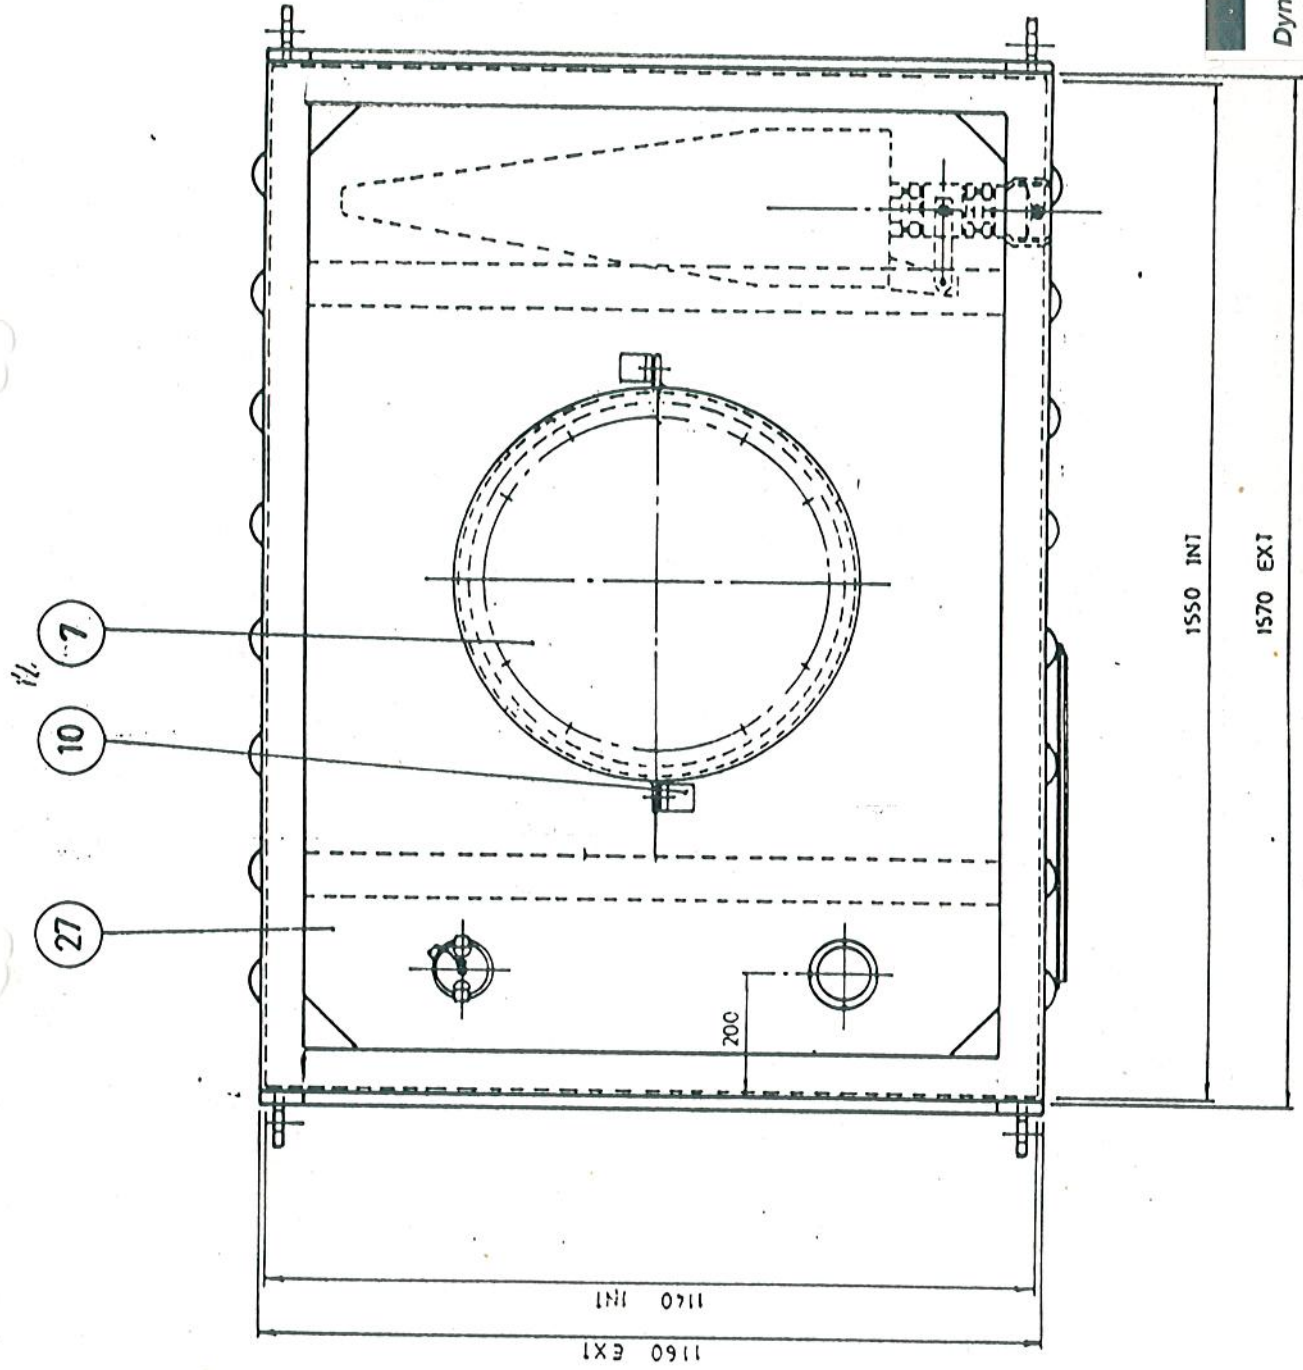

Confidential!
This drawing is Private and Confidential and is supplied on the enclosed condition that it is not to be used for any other purpose without the prior approval of Dynaglass.

TITLE : DYNAGLASS TOTE TANK - CHART OF DESCRIPTION

DRAWING NO : TT - 105
MK 4 A

SCALE : N T S

TITLE: TOTE TANK - FRONT VIEW PLAN
 DRG NO: A.T.S
 SCALE

TITLE

TOTE TANK - TOP VIEW PLAN

DRG NO:

SCALE:

N.T.S

TITLE

TOTE TANK - SIDE VIEW PLAN

DRG NO:

SCALE: N.T.S