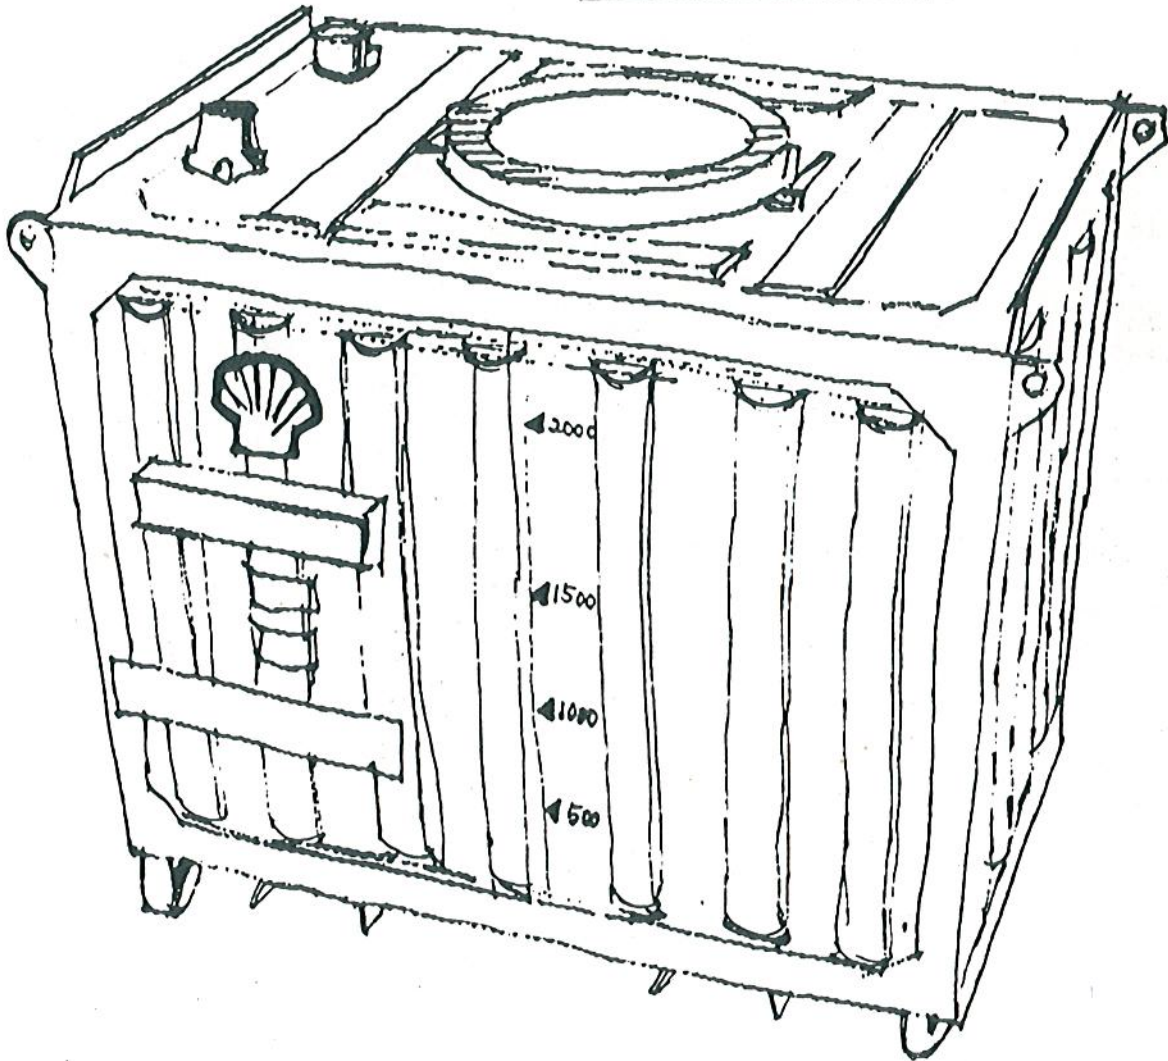

DYNAGLASS 2000L TOTE TANK

MODEL : MK 4A

ISOMETRIC SKETCH

(N.T.S.)

Dynaglass Reinforced Plastic Pte Ltd

No 2 Tuas Drive 2 Singapore 2263

Tel: 8621801

Fax: 8618217

Tlx: RS 36738 DEGLAS

ITEM	DESCRIPTIONS	MAT'L	QTY	REMARKS
29	" " " ADAPTOR	BRASS	1	2" MALE THREAD
28	EVER TITE PART F DC DUST CAP	BRASS	1	2"
27	TANK TOP	GRP	1	3mm THK (min)
26	SUMP	GRP	1	
25	SKID INTEGRATED TYPE FOOTING	MILD STEEL PIPE	2	NOMINAL SIZE 2"
24	COUPLER	BRASS	1	NOM SIZE 2"
23	MITZ BALL VALVE	BRASS	1	NOM SIZE 2"
22	TANK SHOE	GRP	1	4mm THK (min)
21	CLEAN SHIP LEVEL INDICATOR		4	500 - 2000 LITRES MARKINGS
20	EVER TITE PART DC DUST CAP	BRASS	1	C/W CHAIN 3"
19	EVER TITE PART F ADAPTOR	BRASS	1	NOM. SIZE 3" MALE THREAD
18	SUSSET	MILD STEEL	8	75 x 75 x 6mm THK
17	TANK BOTTOM	GRP	1	5mm THK (min)
16	FORKLIFT PROUGH	MILD STEEL	2	60 X 60 X 6mm THK
15	SEA RING BRACKET	MILD STEEL	1	
14	CUSTOM BULKY LABEL	GRP	1	360L - 100W
13	DYNAMICS SERIAL NUMBER	LAMINATED PAPER	1	SIZE 150L x 75W
12	EVER TITE PART F IDENTIFICATION LABEL		1	SIZE 150L x 75W
11	STIFFENER	MILD STEEL	10	50 X 50 X 5mm THK
10	LOCK PLATE	GRP	2	20L x 100W
9	BOLT NUT WASHER	GALV M.S	4	M6
8	MANHOLE COVER	GRP	1	O.D #585, 12 HOLES S10 BCO FOR M6 BOL.
7	COVER LOCK	GRP	2	O.D #590
6	DYNAGLASS ANTI-SPLASH VENT	GRP	1	NOM. SIZE 2"
5	LOCATION GUIDE	MILD STEEL	2	1160 x 65 x 6mm THK
4	LIFTING LUG	MILD STEEL	4	10mm THK HOLE SIZE #30mm
3	LOGO	STICKER	1	PROVIDED BY CUSTOMER
2	TANK FRAME	MILD STEEL	1	60 X 60 X 6mm THK
1	LABEL POCKET & CONTENT IDENTIFICATION LABEL	GRP	1	530L x 140W

TITLE: DYNAGLASS TOTE TANK MK-5
(2000 LITRES CAPACITY)

DESIGNED ROBERT SCALE N.T.S.
DRAWN HENSLEY DATE MARCH '97
CHECKED TTN APPROVED CAROL

DYNAGLASS - THE WORLD'S LEADING REINFORCED PLASTIC PTE LTD
11, Sun Drive 2, Singapore 280
Tel: 434-1111
Fax: 434-1111