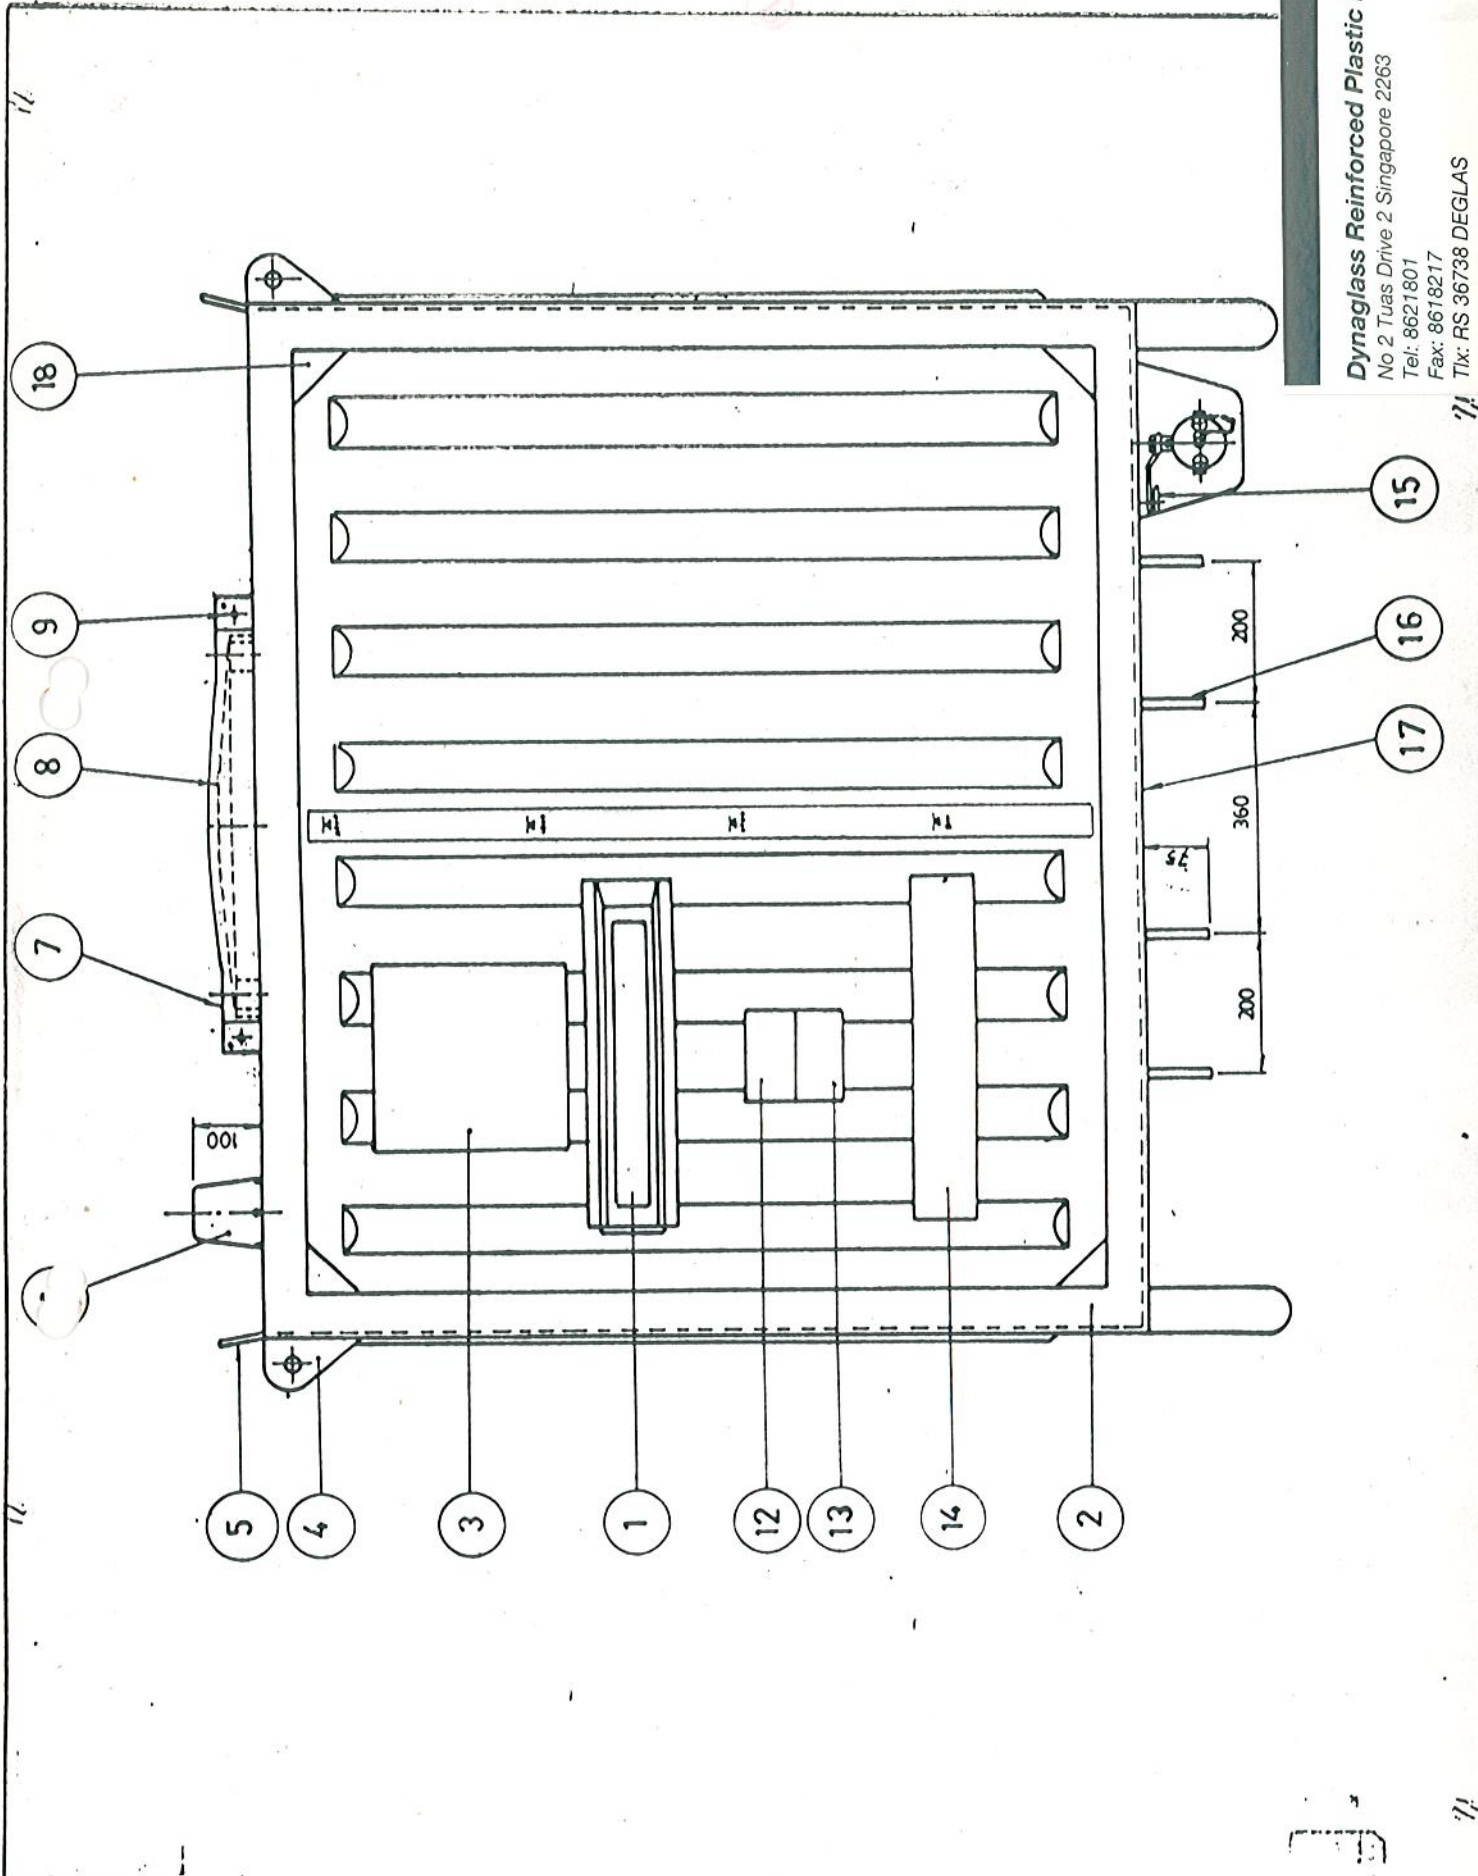

Tlx: RS 36738 DEGLAS

ITEM	DESCRIPTIONS	MAT'L	QTY	REMARKS
29	" " " ADAPTOR	BRASS	1	2" MALE THREAD
28	EVER TITE PART F DC DUST CAP	BRASS	1	2"
27	TANK TOP	GRP	1	3mm THK (min)
26	SUMP	GRP	1	
25	SKID INTEGRATED TYPE FOOTING	MILD STEEL PIPE	2	NOMINAL SIZE 2"
24	COUPLER	BRASS	1	NOM SIZE 2"
23	MITZ BALL VALVE	BRASS	1	NOM SIZE 2"
22	TANK SHOE	GRP	1	4mm THK (min)
21	CLEAN SHIP LEVEL INDICATOR		4	500 - 2000 LITRES MARKINGS
20	EVER TITE PART DC DUST CAP	BRASS	1	C/W CHAIN 3"
19	EVER TITE PART F ADAPTOR	BRASS	1	NOM. SIZE 3" MALE THREAD
18	SUSSET	MILD STEEL	8	75 x 75 x 6mm THK
17	TANK BOTTOM	GRP	1	5mm THK (min)
16	FORKLIFT PROUGH	MILD STEEL	2	60 X 60 X 6mm THK
15	SEA RING BRACKET	MILD STEEL	1	
14	CUSTOM BULKY LABEL	GRP	1	360L - 100W
13	DYNAMICS SERIAL NUMBER	LAMINATED PAPER	1	SIZE 150L x 75W
12	EVER TITE PART F IDENTIFICATION LABEL		1	SIZE 150L x 75W
11	STIFFENER	MILD STEEL	10	50 X 50 X 5mm THK
10	LOCK PLATE	GRP	2	20L x 100W
9	BOLT NUT WASHER	GALV M.S	4	M6
8	MANHOLE COVER	GRP	1	O.D #585, 12 HOLES S10 BCO FOR M6 BOL.
7	COVER LOCK	GRP	2	O.D #590
6	DYNAGLASS ANTI-SPLASH VENT	GRP	1	NOM. SIZE 2"
5	LOCATION GUIDE	MILD STEEL	2	1160 x 65 x 6mm THK
4	LIFTING LUG	MILD STEEL	4	10mm THK HOLE SIZE #30mm
3	LOGO	STICKER	1	PROVIDED BY CUSTOMER
2	TANK FRAME	MILD STEEL	1	60 X 60 X 6mm THK
1	LABEL POCKET & CONTENT IDENTIFICATION LABEL	GRP	1	530L x 140W

TITLE: DYNAGLASS TOTE TANK MK-5
(2000 LITRES CAPACITY)

DESIGNED ROBERT SCALE N.T.S.
DRAWN HENSLEY DATE MARCH '97
CHECKED TTN APPROVED CAROL

DYNAGLASS - THE WORLD'S LEADING REINFORCED PLASTIC PTE LTD
11, Sun Drive 2, Singapore 280
Tel: 434-1111
Fax: 434-1111

DRAWING NO : TT - 105
MK 4 A

SCALE : N T S

TITLE: TOTE TANK - FRONT VIEW PLAN
 DRG NO: A.T.S
 SCALE

TITLE

TOTE TANK - TOP VIEW PLAN

DRG NO:

SCALE:

N.T.S

TITLE

TOTE TANK - SIDE VIEW PLAN

DRG NO:

SCALE: N.T.S